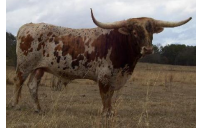

CR Sweet Action

Date of Birth: 03/24/2016
Registration 1: Pending
Sale Price: \$15,000.00
Owner: Scott and Amelia Picker

Courtesy of A&S Land & Cattle

Big 86" cow that is easy to keep and very gentle. She is bred to Warlock HR. Great, front pasture kinda cow!
 CONSIGNED TO THE 2025 FIESTA SALE.

TTT: 86.0000 on 10/18/2024

CR Sweet Action

CR Single Action

DONNA DODE RK64

Concealed Weapon

N5 Field of Dreams

DODE GRAVES FM962

LONNA GRAVES RK25

Sharp Shooter 542

HORSESHOE J EXAMPLE

FIELDER

CRASH ALARM

WELFARE RG921

MISS PAULINE RG935

MONARCH DESPERADO FM110

K-BAR NUECES LINDA 32/8