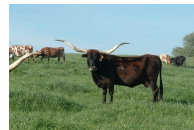

PG Magic Sequela

Date of Birth: 12/04/2015
Registration 1: N/A
Owner: Scott & Amelia Picker

PG Magic Sequela is a beautiful chocolate and white cow bred for horn! Look at that cow power! Awesome pedigree and horn set along with great confirmation.

TTT: 79.7500 on 11/14/2024

<http://www.hiredhandsoftware.com>