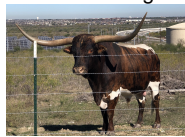

PG Magic Sequela

Date of Birth: 12/04/2015
Registration 1: N/A
Owner: Scott & Amelia Picker

PG Magic Sequela is a beautiful chocolate and white cow bred for horn! Look at that cow power! Awesome pedigree and horn set along with great confirmation.

TTT: 79.7500 on 11/14/2024

Rio Magic

<http://www.hiredhandsoftware.com>